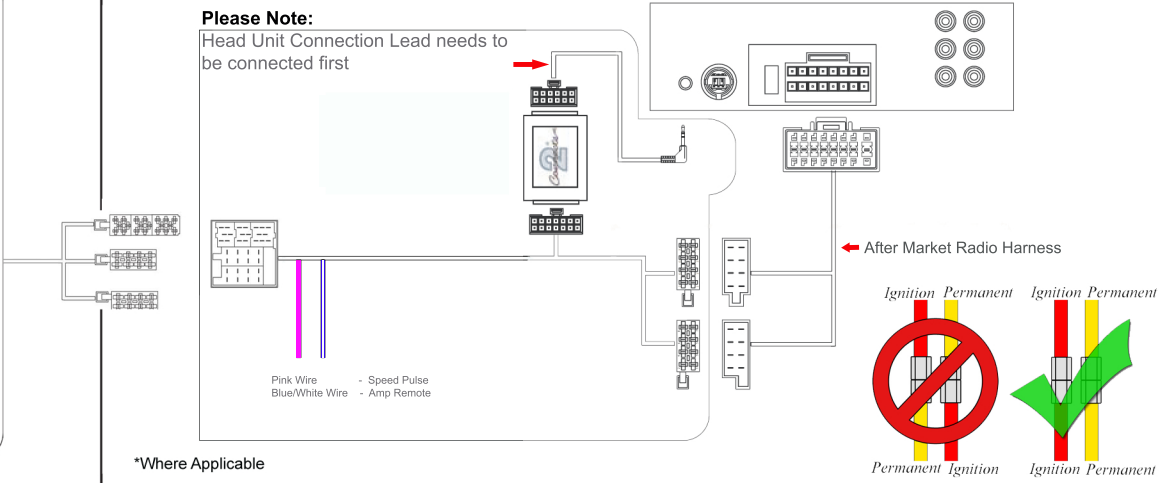

Installation Guide

Part No: CTSKI008.2 Kia Can-Bus Steering Wheel Control Interface

Vehicle Compatibility:

Kia Sorento 2009>
Amplified

Steering Wheel Control Functions

* Note All Dates are guide lines only as specifications of vehicles change